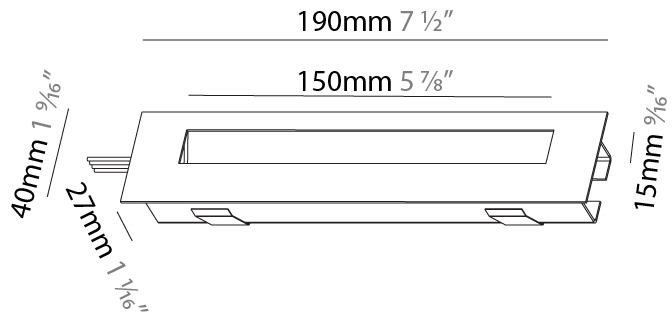

GENERAL

Series: Delight
Subseries: Delight String Step Wide
Brand: Prolicht
Division: Architectural
Mounting Type: Recessed
Mounting Location: Wall
Subcategory: Step Light

PHYSICAL

Shape: Rectangle
Length (mm): 190
Length (in): 7 1/2
Height (mm): 40
Depth (mm): 27
Height (in): 1 9/16
Depth (in): 1 1/16
Ceiling Thickness (mm): 10 / 12 / 15
Ceiling Thickness (in): 3/8 or 1/2 or 9/16
Min. Recessing Depth (mm): 30
Min. Recessing Depth (in): 1 3/16
Light Distribution: Asymmetric
Weight (kg): 0.208
Weight (lbs): .4576
Fixture Finish: SSR / BKV / CWI / CRY / HAB / LAG / UFT / ITA / RUA / RUR / MIC / FTG / MYG / TWT / LOD / PUS / FRO / FUP / KIA / POP / BLS / SPG / MEY / GOH / GUM / CHC / COM / ABZ / JAG / OBR / MOS / ROR
Fixture Material: Aluminum
Cut-out Measurements: 140mm / 5 1/2" x 34mm / 1 5/16"

ELECTRICAL

Lamp Type: LED (Zhaga Standard)
Input Wattage (W): 2.2
Total Output Wattage (W): 2
Dimming: 0-10V Dimming / Phase Dimming (120Vac Only)
Driver Included: No
Driver Location: Remote
Driver Type: Constant Voltage - 120 / 277Vac
Driver Class: Class 2
Input Voltage (V): 120 - 277
Output Voltage (V): 24

LED

Number of LEDs: 1
Color Temperature (°K): 3000 / 3500 / 5000
Max. Delivered Lumen (lm): 60
CRI: >80 CRI
Lamp Life (hrs): 50000

OPTICAL

RATINGS AND CERTIFICATIONS

Certified By: Certified for North American Standards
IP rating: IP20