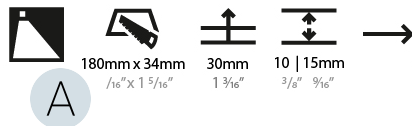

GENERAL

Series: Delight
Subseries: Delight String Step Wide
Brand: Prolicht
Division: Architectural
Mounting Type: Recessed
Mounting Location: Wall
Subcategory: Step Light

PHYSICAL

Shape: Rectangle
Length (mm): 190
Length (in): 7 1/2
Height (mm): 40
Depth (mm): 27
Height (in): 1 9/16
Depth (in): 1 1/16
Ceiling Thickness (mm): 10 / 12 / 15
Ceiling Thickness (in): 3/8 or 1/2 or 9/16
Min. Recessing Depth (mm): 30
Min. Recessing Depth (in): 1 3/16
Light Distribution: Asymmetric
Weight (kg): 0.208
Weight (lbs): .4576
Fixture Finish: SSR / BKV / CWI / CRY / HAB / LAG / UFT / ITA / RUA / RUR / MIC / FTG / MYG / TWT / LOD / PUS / FRO / FUP / KIA / POP / BLS / SPG / MEY / GOH / GUM / CHC / COM / ABZ / JAG / OBR / MOS / ROR
Fixture Material: Aluminum
Cut-out Measurements: 140mm / 5 1/2" x 34mm / 1 5/16"

ELECTRICAL

Lamp Type: LED (Zhaga Standard)
Input Wattage (W): 2.2
Total Output Wattage (W): 2
Dimming: 0-10V Dimming / Phase Dimming (120Vac Only)
Driver Included: No
Driver Location: Remote
Driver Type: Constant Voltage - 120 / 277Vac
Driver Class: Class 2
Input Voltage (V): 120 - 277
Output Voltage (V): 24

LED

Number of LEDs: 1
Color Temperature (°K): 3000 / 3500 / 5000
Max. Delivered Lumen (lm): 60
CRI: >80 CRI
Lamp Life (hrs): 50000

OPTICAL

RATINGS AND CERTIFICATIONS

Certified By: Certified for North American Standards
IP rating: IP20