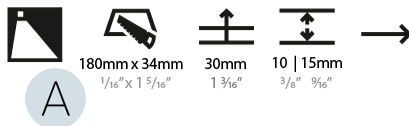

GENERAL

Series: Delight
Subseries: Delight String Step
Brand: Prolicht
Division: Architectural
Mounting Type: Recessed
Mounting Location: Wall
Subcategory: Step Light

PHYSICAL

Shape: Rectangle
Length (mm): 190
Length (in): 7 1/2
Height (mm): 40
Depth (mm): 27
Height (in): 1 9/16
Depth (in): 1 1/16
Ceiling Thickness (mm): 10 / 12 / 15
Ceiling Thickness (in): 3/8 or 1/2 or 9/16
Min. Recessing Depth (mm): 30
Min. Recessing Depth (in): 1 3/16
Light Distribution: Asymmetric
Weight (kg): 0.208
Weight (lbs): 0.4576
Fixture Finish: SSR / BKV / CWI / CRY / HAB / LAG / UFT / ITA / RUA / RUR / MIC / FTG / MYG / TWT / LOD / PUS / FRO / FUP / KIA / POP / BLS / SPG / MEY / GOH / GUM / CHC / COM / ABZ / JAG / OBR / MOS / ROR
Fixture Material: Aluminum
Cut-out Measurements: 140mm / 5 1/2" x 34mm / 1 5/16"

ELECTRICAL

Lamp Type: LED (Zhaga Standard)
Input Wattage (W): 2.2
Total Output Wattage (W): 2
Dimming: 0-10V Dimming / Phase Dimming (120Vac Only)
Driver Included: No
Driver Location: Remote
Driver Type: Constant Voltage - 120 / 277Vac
Driver Class: Class 2
Input Voltage (V): 120 - 277
Output Voltage (V): 24

LED

Number of LEDs: 1
Color Temperature (°K): 3000 / 3500 / 5000
Max. Delivered Lumen (lm): 60
CRI: >80 CRI
Lamp Life (hrs): 50000

OPTICAL

RATINGS AND CERTIFICATIONS

Certified By: Certified for North American Standards
IP rating: IP20