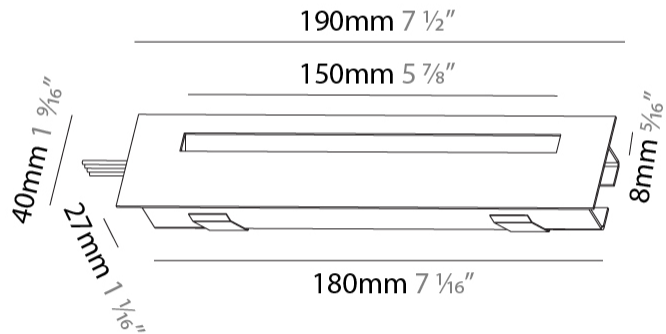

GENERAL

Series: Delight
Subseries: Delight String Step
Brand: Prolicht
Division: Architectural
Mounting Type: Recessed
Mounting Location: Wall
Subcategory: Step Light

PHYSICAL

Shape: Rectangle
Length (mm): 190
Length (in): 7 1/2
Height (mm): 40
Depth (mm): 27
Height (in): 1 9/16
Depth (in): 1 1/16
Ceiling Thickness (mm): 10 / 12 / 15
Ceiling Thickness (in): 3/8 or 1/2 or 9/16
Min. Recessing Depth (mm): 30
Min. Recessing Depth (in): 1 3/16
Light Distribution: Asymmetric
Weight (kg): 0.208
Weight (lbs): 0.4576
Fixture Finish: SSR / BKV / CWI / CRY / HAB / LAG / UFT / ITA / RUA / RUR / MIC / FTG / MYG / TWT / LOD / PUS / FRO / FUP / KIA / POP / BLS / SPG / MEY / GOH / GUM / CHC / COM / ABZ / JAG / OBR / MOS / ROR
Fixture Material: Aluminum
Cut-out Measurements: 140mm / 5 1/2" x 34mm / 1 5/16"

ELECTRICAL

Lamp Type: LED (Zhaga Standard)
Input Wattage (W): 2.2
Total Output Wattage (W): 2
Dimming: 0-10V Dimming / Phase Dimming (120Vac Only)
Driver Included: No
Driver Location: Remote
Driver Type: Constant Voltage - 120 / 277Vac
Driver Class: Class 2
Input Voltage (V): 120 - 277
Output Voltage (V): 24

LED

Number of LEDs: 1
Color Temperature (°K): 3000 / 3500 / 5000
Max. Delivered Lumen (lm): 60
CRI: >80 CRI
Lamp Life (hrs): 50000

OPTICAL

RATINGS AND CERTIFICATIONS

Certified By: Certified for North American Standards
IP rating: IP20